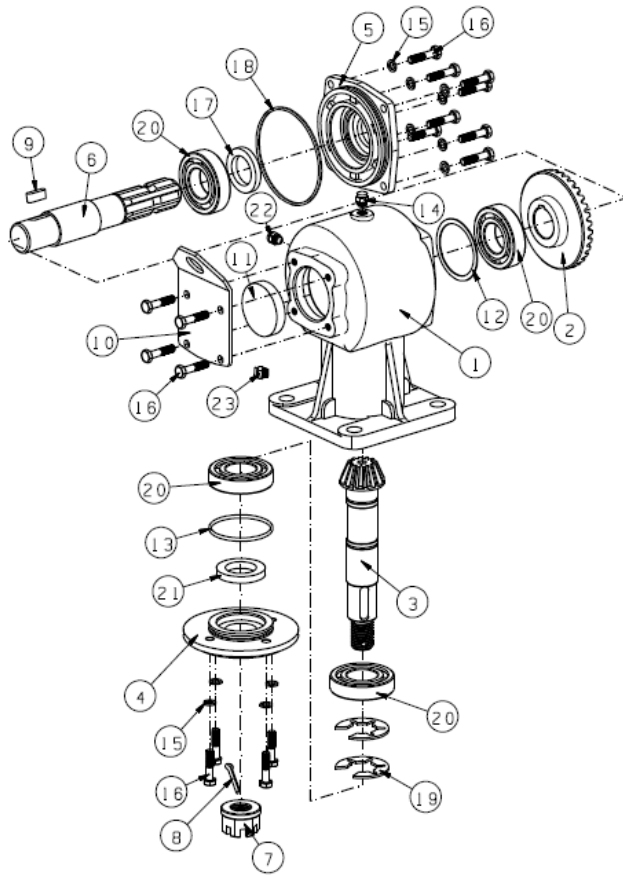

DMsilver_Gearbox

SerNo	PartNo	Description	Quantity
1	DMsilverGearbox		1