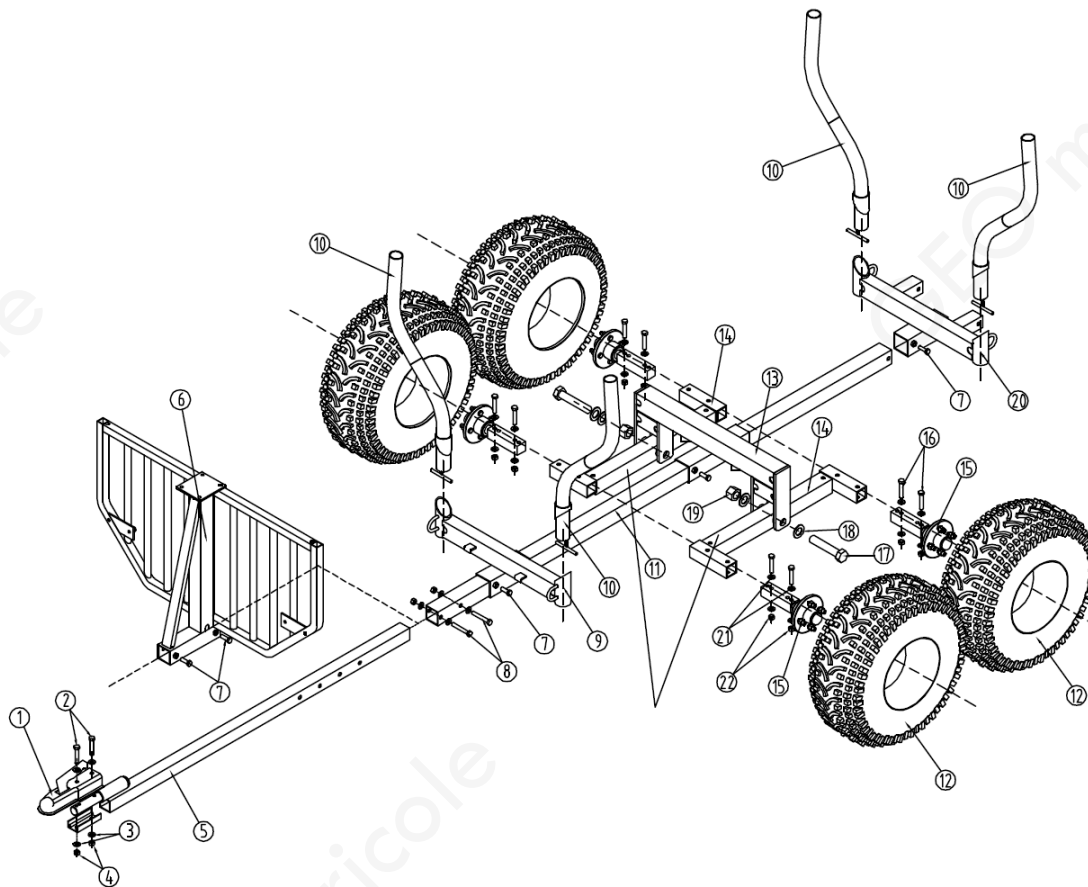

Macchina

TT

Sezione

1

TT

SerNo	PartNo	Description	Quantity
1	T1050-01	Coupler	1
2	T1050-02	Screw Bolt M10x65	2
3	T1050-03	Washer M10	4
4	T1050-04	Locknut M10	2
5	T1050-05	Front-axle beam	1
6	T1050-06	Mesh	1
7	T1050-07	Screw Bolt M12x35	8
8	T1050-08	Screw Bolt M12x80	2
9	T1050-09	Front bracket	1

10	T1050-10	Upper arm & Lower arm	4
11	T1050-11	Back-axle beam	1
12	T1050-12	Wheel 22x12-8	4
13	T1050-13	Cross member	1
14	T1050-14	Rocker arm	2
15	T1050-15	Stud axle	4
16	T1050-16	Screw Bolt M12x65	8
17	T1050-17	Screw Bolt M24x154	2
18	T1050-18	Washer M24	4
19	T1050-19	Locknut M24	2
20	T1050-20	Back bracket	1
21	T1050-21	Washer M12	20
22	T1050-22	Locknut M12	10