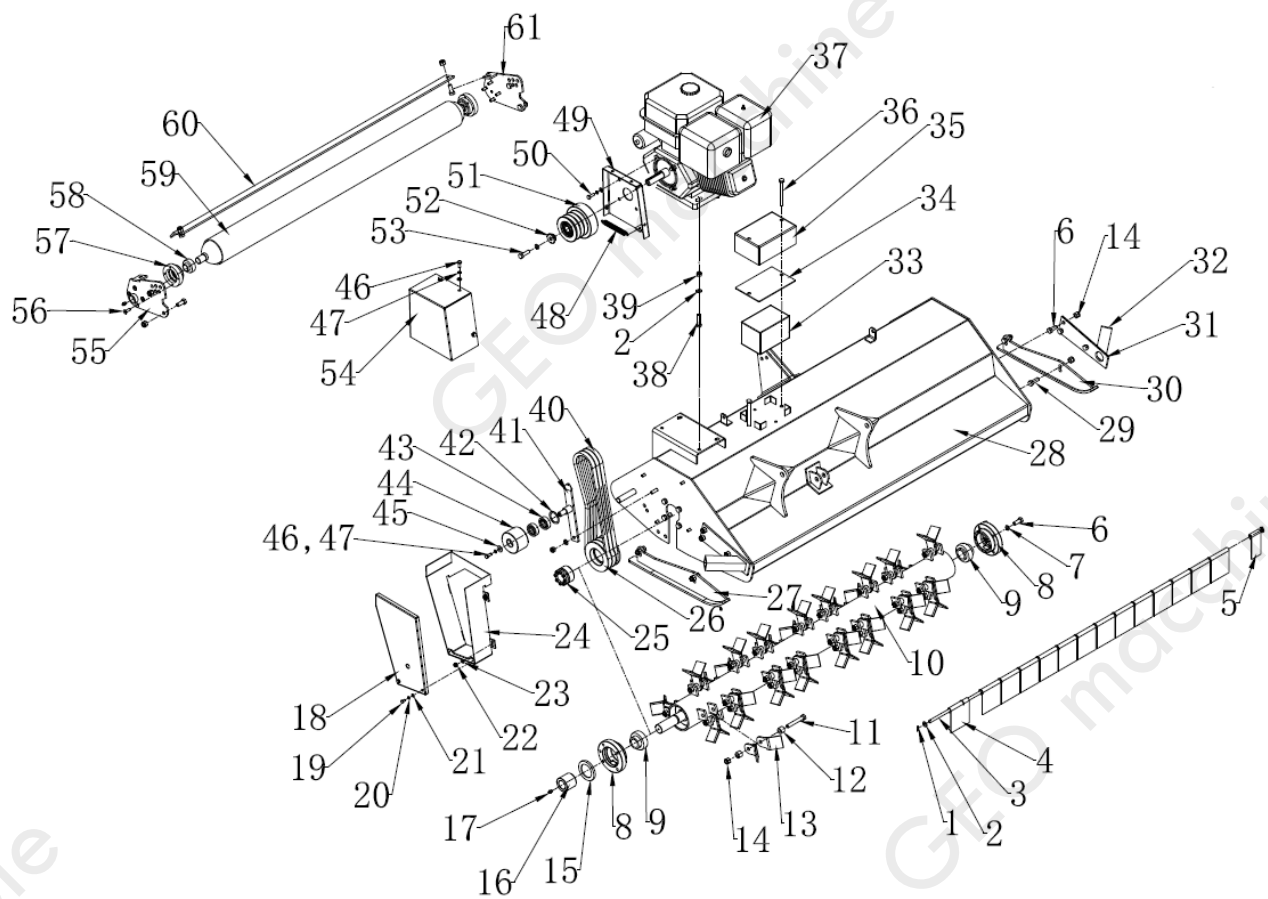

Macchina

ATV

Sezione

1

ATV_part1

SerNo	PartNo	Description	Quantity
1	AT120.002	pulled frame assy	1
2	AT120.003	mower assy	1
3	AT120.103	spring	2
4	AT120.004	jack	1
5	AT120.005	wheel assy	1

Sezione

2

ATV_part2

SerNo	PartNo	Description	Quantity
1	GB/T91-5x30	cotter pin 5X30	2
2	GB97.1-18	washer 18	2
3	AT120.108	rod	1
4	AT120.016	link plate weldment	1
5	GB5782-M16x80	bolt M16X80	1
6	AT120.106	pin	1
7	AT120.015	pulled pipe weldment	1
8	GB889.1-M16	lock nut M16	3
9	RP-3.2	R pin 3.2	1
10	AT120.017	adjuster	1
11	GB5782-M16x65	bolt M16X65	2
12	AT120.105	bush	2
13	AT120.014	link pipe	1
14	GB5782-M12x65	bolt M12X65	2
15	GB889.1-M12	lock nut M12	2
16	QT50	Trailer coupler 2"	1

ATV_part3

SerNo	PartNo	Description	Quantity
-------	--------	-------------	----------

1	GB91-3.2x16	cotter pin 3.2X16	2
2	GB97.1-10	washer 10	21
3	AT120.111	stick	1
4	AGL125.123	dam-board	12
5	AGL125.124	small dam-board	1
6	GB5783-M12x30	bolt M12X30	20
7	GB93-12	spring washer 12	9
8	EFGC125.115	bearing seat	2
9	UC207	bearing UC207	2
10	AT120.026	knife axle weldment	1
11	GB5782-M12x80	bolt M12X80	28
12	AT120.118	knife spacer	56
13	AT120.119	knife	56
14	GB889.1-M12	lock nut M12	40
15	GB13871-55x80x8	seal 55X80X8	1
16	AT120.116	seal bush	1
17	GB1152-M8x1	grease nipple	1
18	AT120.101	low cover	1
19	GB5783-M6x12	bolt M6X12	2

ATV_part5

SerNo	PartNo	Description	Quantity
1	AT120.033	wheel axle	2
2	GB278-205-2Z	bearing 205-2Z	4
3	16X6.5-8	tire 16X6.5-8	2
4	AT120.121	bush	2
5	GB96-10	big washer 10	2
6	GB93-10	spring washer 10	2
7	GB5783-M10x25	bolt M10X25	2
8	AT120.122	dust cover	2
9	GB889.1-M20	lock nut M20	2
10	GB889.1-M10	lock nut M10	6
11	AT120.031	linkage	2
12	AT120.032	wheel frame	1
13	GB5782-M10x110	bolt M10X110	4
14	GB5782-M10x70	bolt M10X70	2