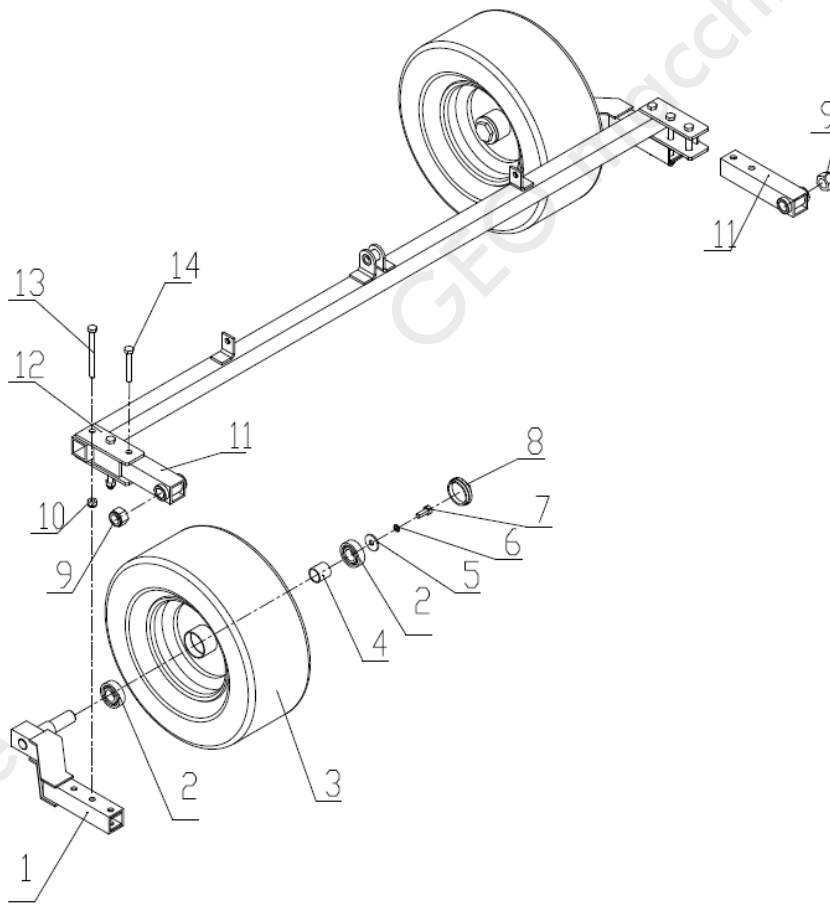

ATV_part2

SerNo	PartNo	Description	Quantity
1	GB/T91-5x30	cotter pin 5X30	2
2	GB97.1-18	washer 18	2
3	AT120.108	rod	1
4	AT120.016	link plate weldment	1
5	GB5782-M16x80	bolt M16X80	1
6	AT120.106	pin	1
7	AT120.015	pulled pipe weldment	1
8	GB889.1-M16	lock nut M16	3
9	RP-3.2	R pin 3.2	1
10	AT120.017	adjuster	1
11	GB5782-M16x65	bolt M16X65	2
12	AT120.105	bush	2
13	AT120.014	link pipe	1
14	GB5782-M12x65	bolt M12X65	2
15	GB889.1-M12	lock nut M12	2
16	QT50	Trailer coupler 2"	1

58	UC205	bearing UC205	2
59	AT120.025	roller	1
60	AT120.110	fender	1
61	AT120.019	left support plate	1

Sezione

4

ATV_part4

SerNo	PartNo	Description	Quantity
-------	--------	-------------	----------

1	AT120.120	handle sleeve	1
2	AT120.027	handle	1
3	GB70.1-M8x35	bolt M8X35	1
4	GB276-8104	bearing 8104	1
5	GB1152-M8x1	grease nipple	1
6	AT120.028	outside pipe	1
7	GB5783-M12x40	bolt M12X40	1
8	GB889.1-M12	lock nut M12	2
9	GB301-51104	bearing 51104	1
10	AT120.029	screw thread rod	1
11	AT120.030	inside pipe	1
12	GB97.1-12	washer 12	1
13	GB5782-M12x65	bolt M12X65	1

ATV_part5

SerNo	PartNo	Description	Quantity
1	AT120.033	wheel axle	2
2	GB278-205-2Z	bearing 205-2Z	4
3	16X6.5-8	tire 16X6.5-8	2
4	AT120.121	bush	2
5	GB96-10	big washer 10	2
6	GB93-10	spring washer 10	2
7	GB5783-M10x25	bolt M10X25	2
8	AT120.122	dust cover	2
9	GB889.1-M20	lock nut M20	2
10	GB889.1-M10	lock nut M10	6
11	AT120.031	linkage	2
12	AT120.032	wheel frame	1
13	GB5782-M10x110	bolt M10X110	4
14	GB5782-M10x70	bolt M10X70	2