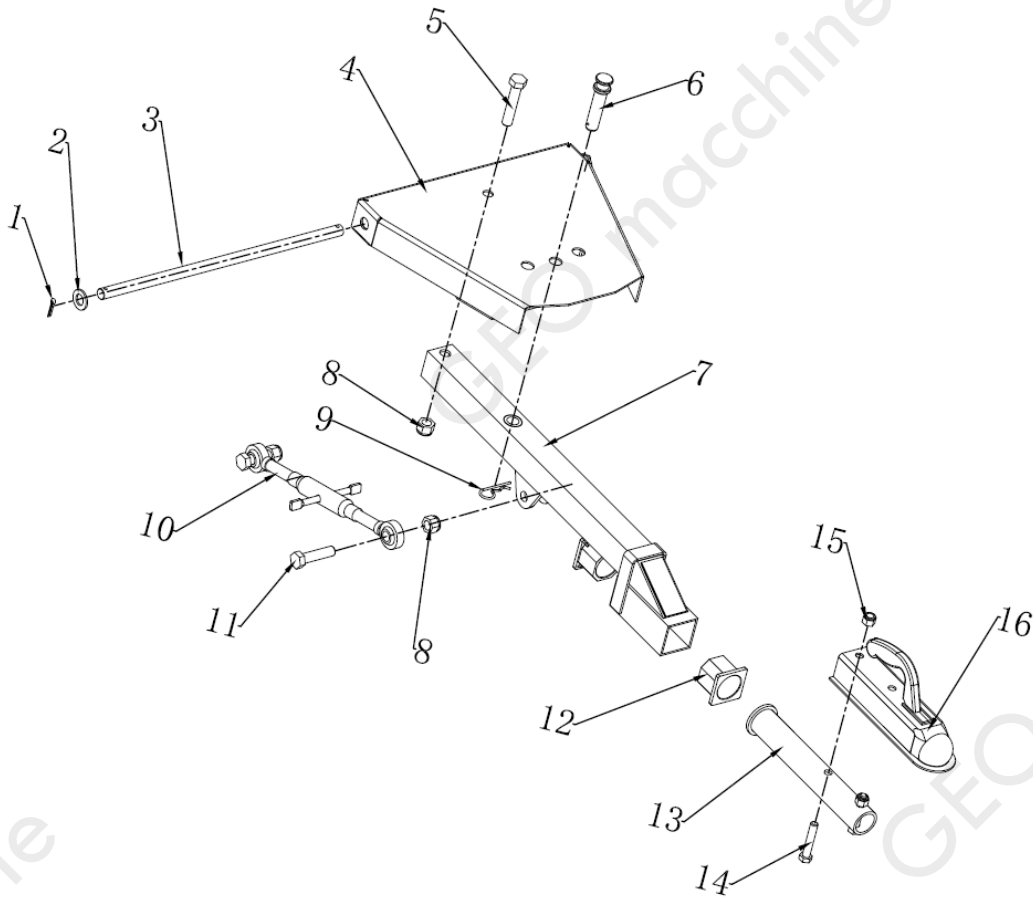

Macchina

ATV

Sezione

1

ATV_part1

SerNo	PartNo	Description	Quantity
1	AT120.002	pulled frame assy	1
2	AT120.003	mower assy	1
3	AT120.103	spring	2
4	AT120.004	jack	1
5	AT120.005	wheel assy	1

Sezione

2

ATV_part2

SerNo	PartNo	Description	Quantity
1	GB/T91-5x30	cotter pin 5X30	2
2	GB97.1-18	washer 18	2
3	AT120.108	rod	1
4	AT120.016	link plate weldment	1
5	GB5782-M16x80	bolt M16X80	1
6	AT120.106	pin	1
7	AT120.015	pulled pipe weldment	1
8	GB889.1-M16	lock nut M16	3
9	RP-3.2	R pin 3.2	1
10	AT120.017	adjuster	1
11	GB5782-M16x65	bolt M16X65	2
12	AT120.105	bush	2
13	AT120.014	link pipe	1
14	GB5782-M12x65	bolt M12X65	2
15	GB889.1-M12	lock nut M12	2
16	QT50	Trailer coupler 2"	1

ATV_part3

SerNo	PartNo	Description	Quantity
-------	--------	-------------	----------

1	GB91-3.2x16	cotter pin 3.2X16	2
2	GB97.1-10	washer 10	21
3	AT120.111	stick	1
4	AGL125.123	dam-board	12
5	AGL125.124	small dam-board	1
6	GB5783-M12x30	bolt M12X30	20
7	GB93-12	spring washer 12	9
8	EFGC125.115	bearing seat	2
9	UC207	bearing UC207	2
10	AT120.026	knife axle weldment	1
11	GB5782-M12x80	bolt M12X80	28
12	AT120.118	knife spacer	56
13	AT120.119	knife	56
14	GB889.1-M12	lock nut M12	40
15	GB13871-55x80x8	seal 55X80X8	1
16	AT120.116	seal bush	1
17	GB1152-M8x1	grease nipple	1
18	AT120.101	low cover	1
19	GB5783-M6x12	bolt M6X12	2

ATV_part5

SerNo	PartNo	Description	Quantity
1	AT120.033	wheel axle	2
2	GB278-205-2Z	bearing 205-2Z	4
3	16X6.5-8	tire 16X6.5-8	2
4	AT120.121	bush	2
5	GB96-10	big washer 10	2
6	GB93-10	spring washer 10	2
7	GB5783-M10x25	bolt M10X25	2
8	AT120.122	dust cover	2
9	GB889.1-M20	lock nut M20	2
10	GB889.1-M10	lock nut M10	6
11	AT120.031	linkage	2
12	AT120.032	wheel frame	1
13	GB5782-M10x110	bolt M10X110	4
14	GB5782-M10x70	bolt M10X70	2