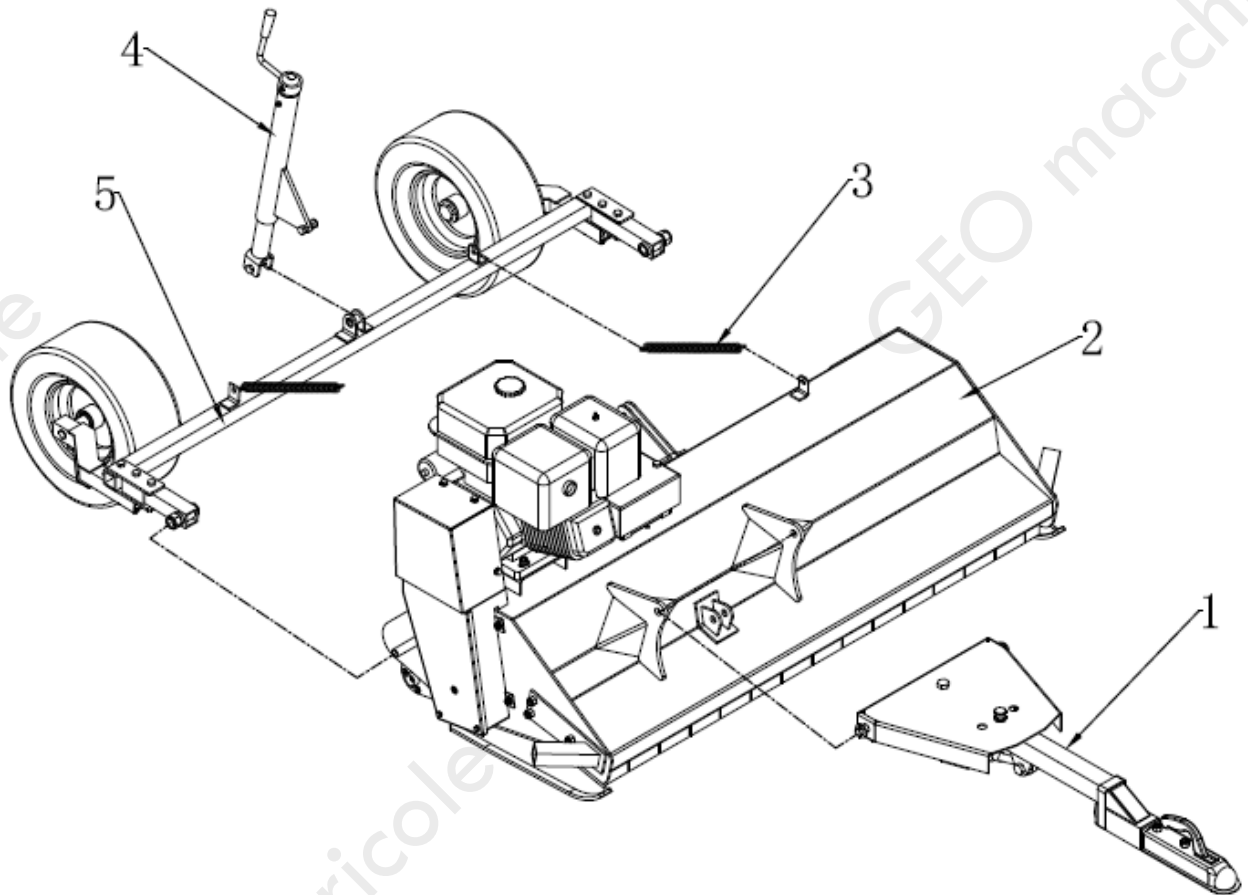

Macchina

ATV

Sezione

1

ATV_part1

SerNo	PartNo	Description	Quantity
1	AT120.002	pulled frame assy	1
2	AT120.003	mower assy	1
3	AT120.103	spring	2
4	AT120.004	jack	1
5	AT120.005	wheel assy	1

Sezione

2

ATV_part2

SerNo	PartNo	Description	Quantity
1	GB/T91-5x30	cotter pin 5X30	2
2	GB97.1-18	washer 18	2
3	AT120.108	rod	1
4	AT120.016	link plate weldment	1
5	GB5782-M16x80	bolt M16X80	1
6	AT120.106	pin	1
7	AT120.015	pulled pipe weldment	1
8	GB889.1-M16	lock nut M16	3
9	RP-3.2	R pin 3.2	1
10	AT120.017	adjuster	1
11	GB5782-M16x65	bolt M16X65	2
12	AT120.105	bush	2
13	AT120.014	link pipe	1
14	GB5782-M12x65	bolt M12X65	2
15	GB889.1-M12	lock nut M12	2
16	QT50	Trailer coupler 2"	1

ATV_part3

SerNo	PartNo	Description	Quantity
-------	--------	-------------	----------

1	GB91-3.2x16	cotter pin 3.2X16	2
2	GB97.1-10	washer 10	21
3	AT120.111	stick	1
4	AGL125.123	dam-board	12
5	AGL125.124	small dam-board	1
6	GB5783-M12x30	bolt M12X30	20
7	GB93-12	spring washer 12	9
8	EFGC125.115	bearing seat	2
9	UC207	bearing UC207	2
10	AT120.026	knife axle weldment	1
11	GB5782-M12x80	bolt M12X80	28
12	AT120.118	knife spacer	56
13	AT120.119	knife	56
14	GB889.1-M12	lock nut M12	40
15	GB13871-55x80x8	seal 55X80X8	1
16	AT120.116	seal bush	1
17	GB1152-M8x1	grease nipple	1
18	AT120.101	low cover	1
19	GB5783-M6x12	bolt M6X12	2

ATV_part5

SerNo	PartNo	Description	Quantity
1	AT120.033	wheel axle	2
2	GB278-205-2Z	bearing 205-2Z	4
3	16X6.5-8	tire 16X6.5-8	2
4	AT120.121	bush	2
5	GB96-10	big washer 10	2
6	GB93-10	spring washer 10	2
7	GB5783-M10x25	bolt M10X25	2
8	AT120.122	dust cover	2
9	GB889.1-M20	lock nut M20	2
10	GB889.1-M10	lock nut M10	6
11	AT120.031	linkage	2
12	AT120.032	wheel frame	1
13	GB5782-M10x110	bolt M10X110	4
14	GB5782-M10x70	bolt M10X70	2