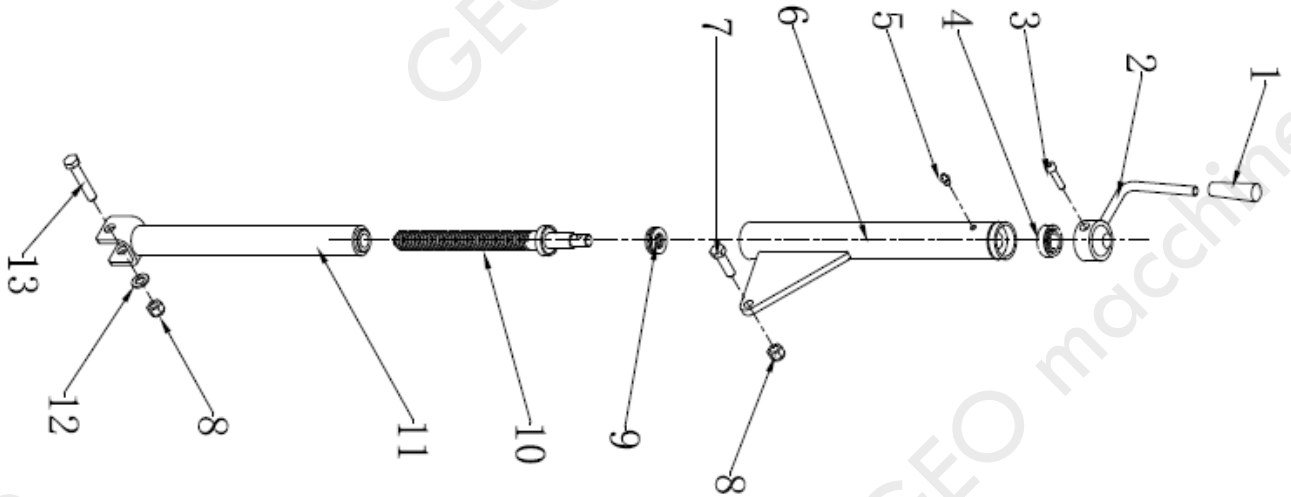

58	UC205	bearing UC205	2
59	AT120.025	roller	1
60	AT120.110	fender	1
61	AT120.019	left support plate	1

Sezione

4

ATV_part4

SerNo	PartNo	Description	Quantity

1	AT120.120	handle sleeve	1
2	AT120.027	handle	1
3	GB70.1-M8x35	bolt M8X35	1
4	GB276-8104	bearing 8104	1
5	GB1152-M8x1	grease nipple	1
6	AT120.028	outside pipe	1
7	GB5783-M12x40	bolt M12X40	1
8	GB889.1-M12	lock nut M12	2
9	GB301-51104	bearing 51104	1
10	AT120.029	screw thread rod	1
11	AT120.030	inside pipe	1
12	GB97.1-12	washer 12	1
13	GB5782-M12x65	bolt M12X65	1