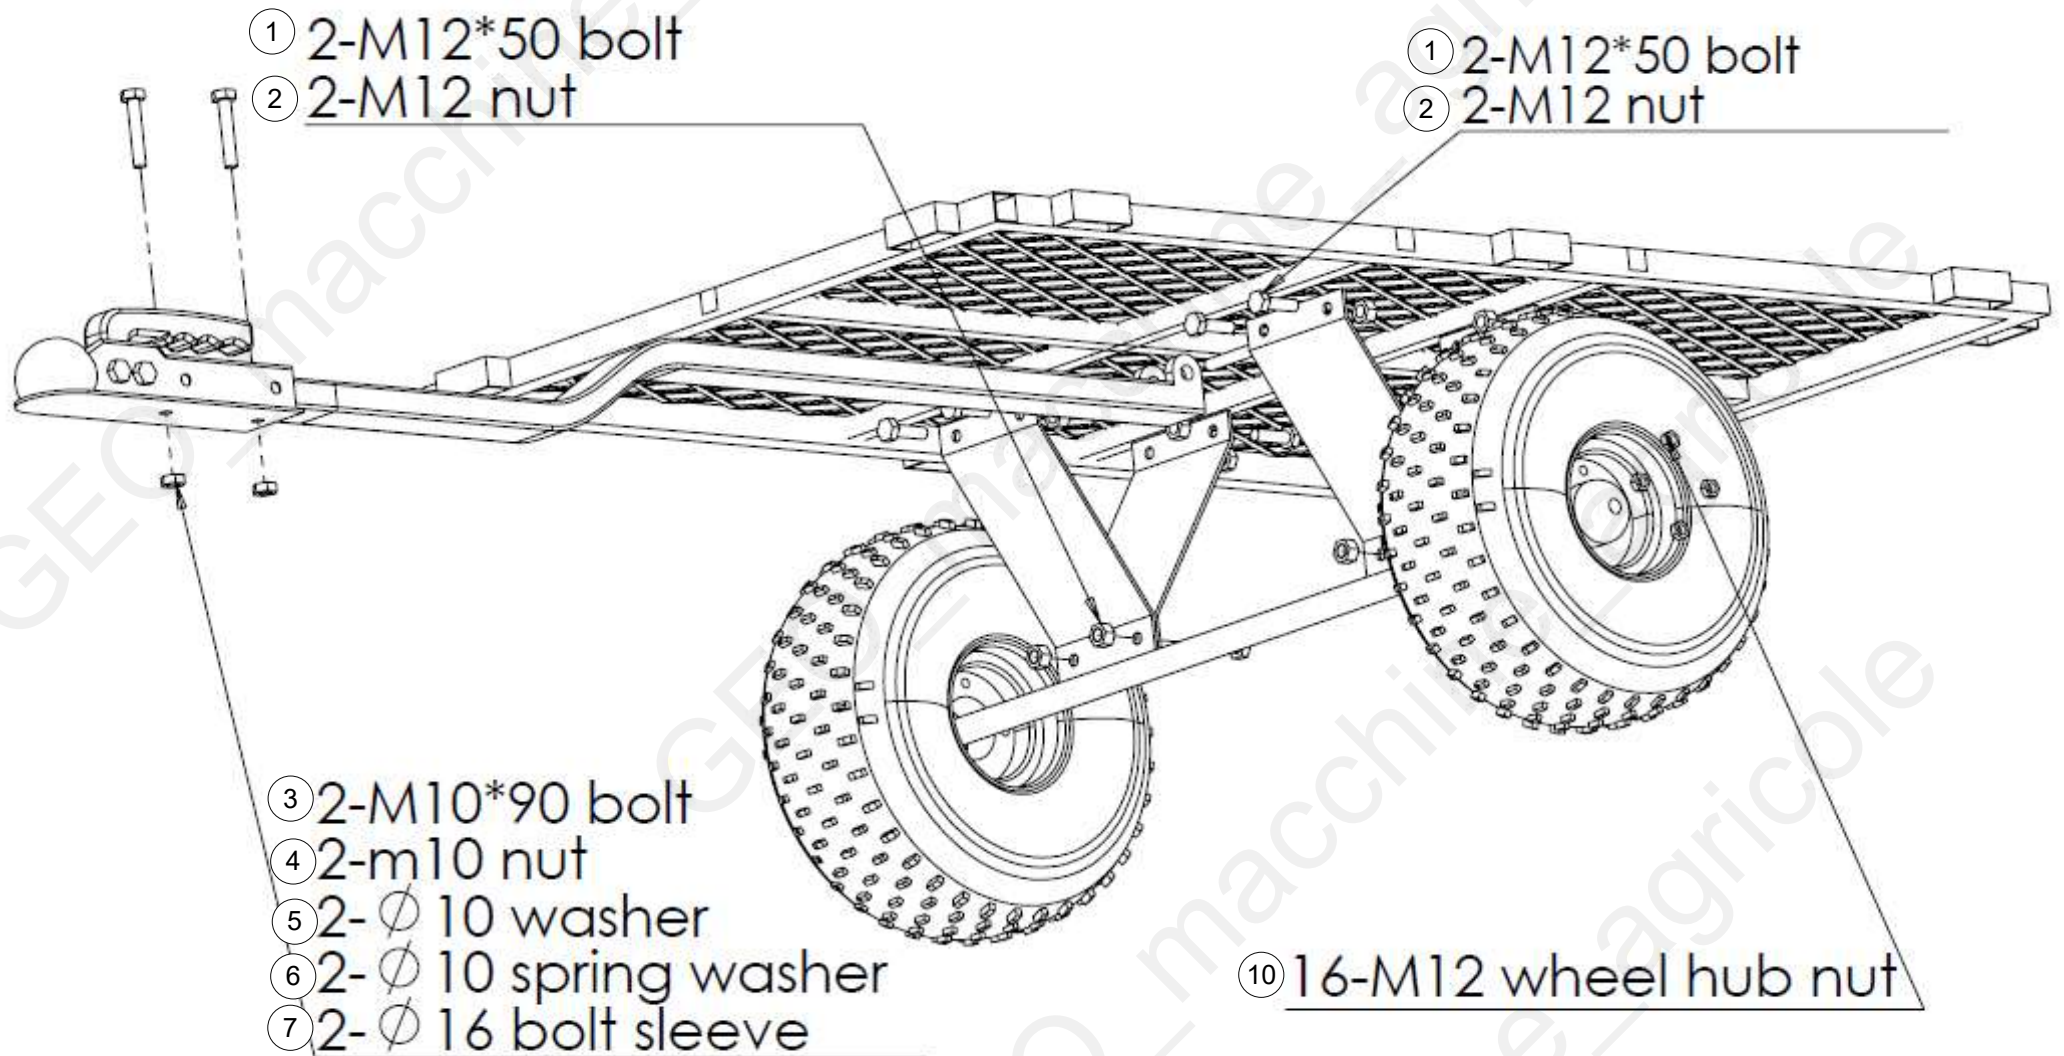

ATV Carry

Table of Contents

Tavola	Page
ATV Carry_parte 1	3

Machine: ATV Carry

Assembly: ATV Carry_parte 1

Pos	Code	Description	NOTE	Q.
1	GB5782-86/M12x50	Bolt M12x50		1
2	GB6184-M12	M12 nut		1
3	GB.5782-86-M10x90	Bolt M10X90		1
4	GB6184-M10	M10 nut		1
5	T1050-03	Washer M10		1
6	Spring.Washer.10	Spring Washer M10		1
11	ATV-CARRY-001			0